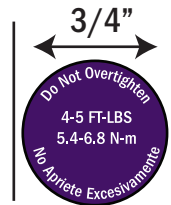

Saddle Sticker

PANTONE 2617 C - Purple, PANTONE Black C
Font Size - 6 pt, Label Diameter - 3/4",
Font Type - ITC Franklin Gothic Std, Medium Condensed
.004 White Polyester, 9472LE Adhesive
.001 Clear Polyester Overlay and Roll Form